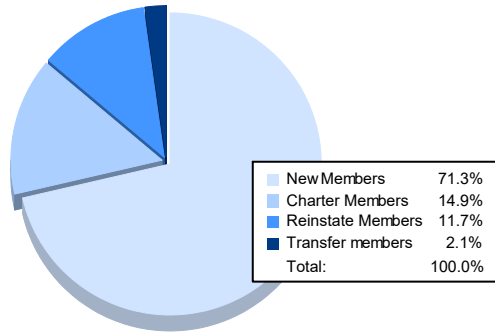

Year	New Clubs	Dropped Clubs	Gain/ Loss Clubs	New Members	Charter Members	Reinstate Members	Transfer Members	Total Member Added	Total Members Dropped	Gain/ Loss Members
2016-2017	0	2	-2	122	3	5	1	131	173	-42
2017-2018	0	0	0	84	12	13	3	112	146	-34
2018-2019	1	0	1	84	21	3	5	113	111	2
2019-2020	0	1	-1	89	0	0	4	93	130	-37
2020-2021	1	5	-4	134	28	22	4	188	213	-25
<b>Average</b>	<b>0</b>	<b>2</b>	<b>-1</b>	<b>103</b>	<b>13</b>	<b>9</b>	<b>3</b>	<b>127</b>	<b>155</b>	<b>-27</b>

### Membership Composition June 2021 Cumulative