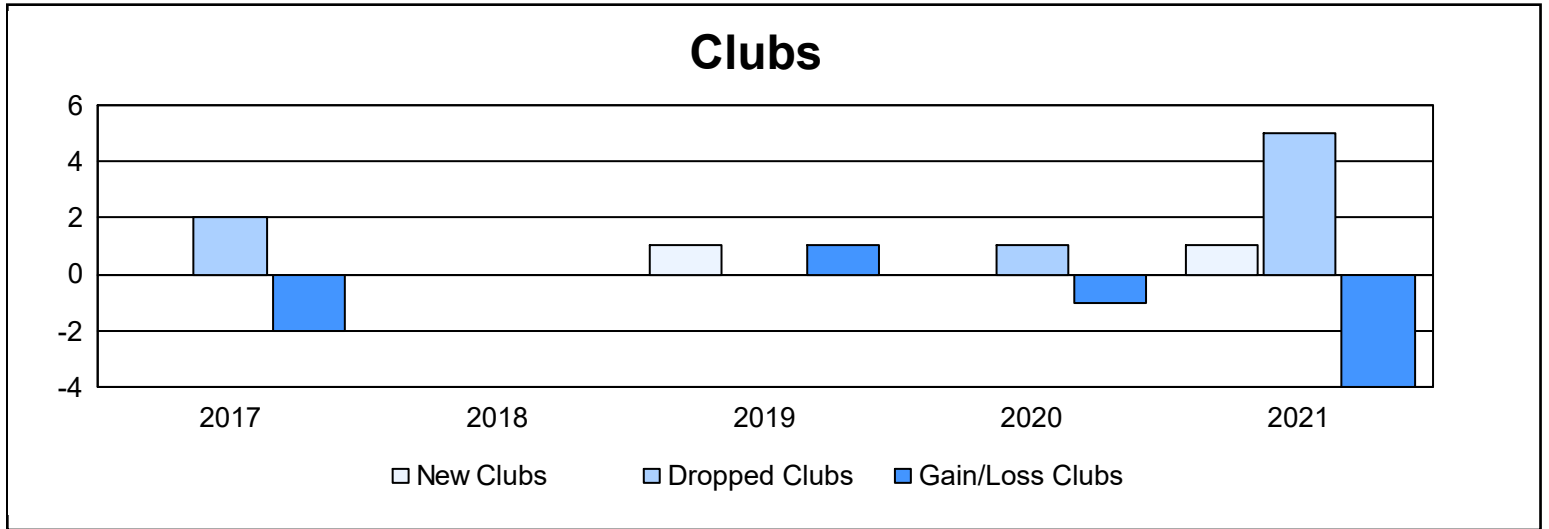

Year	New Clubs	Dropped Clubs	Gain/ Loss Clubs	New Members	Charter Members	Reinstate Members	Transfer Members	Total Member Added	Total Members Dropped	Gain/ Loss Members
2016-2017	0	2	-2	122	3	5	1	131	173	-42
2017-2018	0	0	0	84	12	13	3	112	146	-34
2018-2019	1	0	1	84	21	3	5	113	111	2
2019-2020	0	1	-1	89	0	0	4	93	130	-37
2020-2021	1	5	-4	134	28	22	4	188	213	-25
<b>Average</b>	<b>0</b>	<b>2</b>	<b>-1</b>	<b>103</b>	<b>13</b>	<b>9</b>	<b>3</b>	<b>127</b>	<b>155</b>	<b>-27</b>

### Membership Composition June 2021 Cumulative