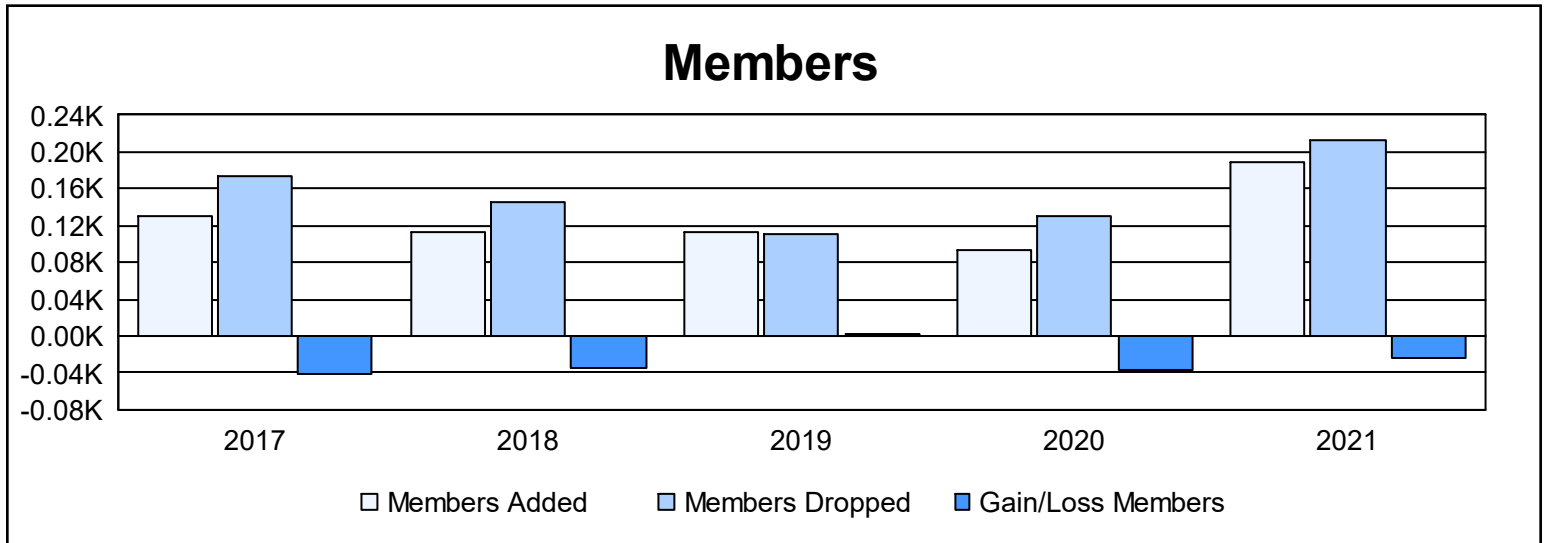

Year	New Clubs	Dropped Clubs	Gain/ Loss Clubs	New Members	Charter Members	Reinstate Members	Transfer Members	Total Member Added	Total Members Dropped	Gain/ Loss Members
2016-2017	0	2	-2	122	3	5	1	131	173	-42
2017-2018	0	0	0	84	12	13	3	112	146	-34
2018-2019	1	0	1	84	21	3	5	113	111	2
2019-2020	0	1	-1	89	0	0	4	93	130	-37
2020-2021	1	5	-4	134	28	22	4	188	213	-25
<b>Average</b>	<b>0</b>	<b>2</b>	<b>-1</b>	<b>103</b>	<b>13</b>	<b>9</b>	<b>3</b>	<b>127</b>	<b>155</b>	<b>-27</b>

### Membership Composition June 2021 Cumulative